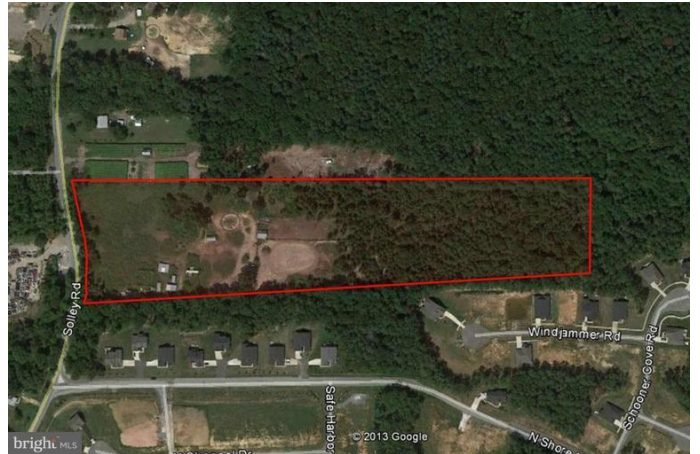

\$999,000 - 7917 Solley Rd, Glen Burnie

MLS® #MDAA2032998

\$999,000

0 Bedroom, 0.00 Bathroom,
Land on 12.50 Acres

NONE AVAILABLE, Glen Burnie, MD

Total acreage of 14.50 acres. Currently used as an equestrian facility. W-1 allows business complexes, religious facilities, automobile services, child care centers, offices, various retail establishments, self-storage, & more. Public sewer accessible in street. Buyer to verify all items. Easy access to 695!

Essential Information

MLS® #	MDAA2032998
Price	\$999,000
Bathrooms	0.00
Acres	12.50
Type	Land
Sub-Type	Land
Status	Active Under Contract

Community Information

Address	7917 Solley Rd
Subdivision	NONE AVAILABLE
City	Glen Burnie
County	ANNE ARUNDEL-MD
State	MD
Municipality	AA County
Zip Code	21060